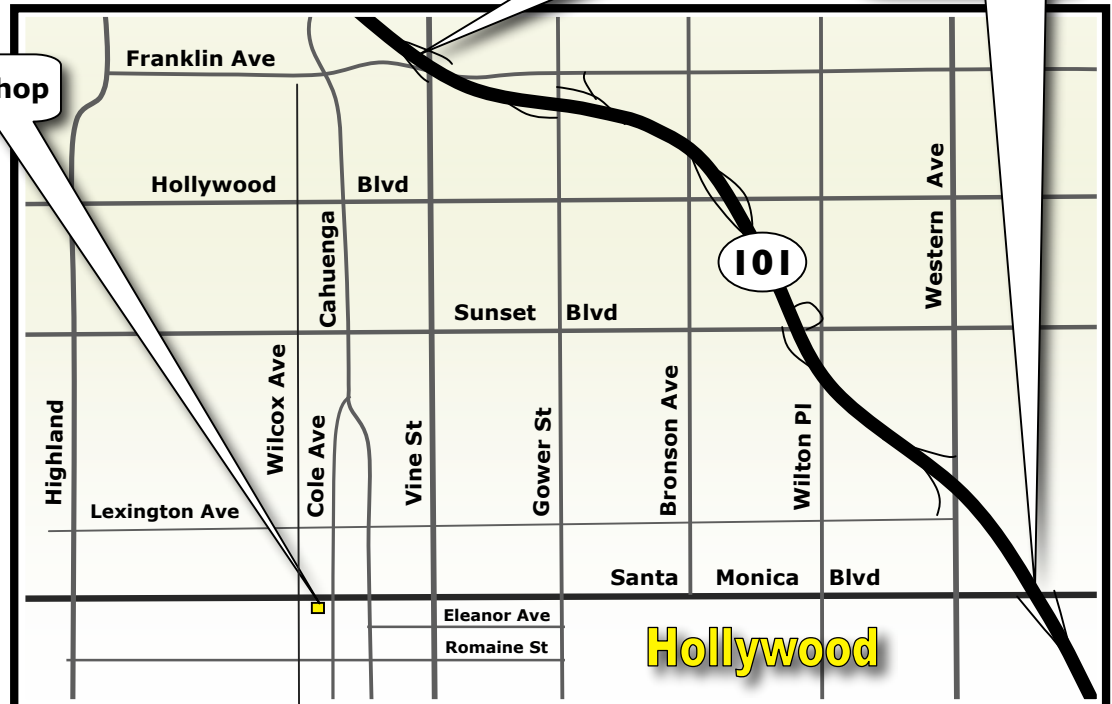

From LAX

1. From the LAX Loop, follow signs for the 405 Freeway / Century Blvd
2. MERGE onto **CENTURY BLVD** eastbound
3. Stay to the middle lanes for the **405 FWY NORTH**
4. Pass under the freeway and TURN RIGHT onto the **405 FWY NORTH ON RAMP**
5. MERGE onto the **405 FWY NORTH**
6. Travel North 7.0 Miles and MERGE onto the **10 FWY EAST**
7. Please follow directions from the WESTSIDE to the right

From THE VALLEY

1. **101 HOLLYWOOD FWY SOUTH**
2. Exit **VINE ST**
3. From the offramp TURN RIGHT onto **VINE ST** southbound
4. Travel south 1.1 Miles and TURN RIGHT onto **SANTA MONICA BLVD** westbound
5. Go 3 blocks and TURN LEFT onto **COLE AVE** southbound
6. Please follow Parking Instructions to the right

101 Hollywood Fwy North Offramp "Santa Monica Blvd"

Hollywood