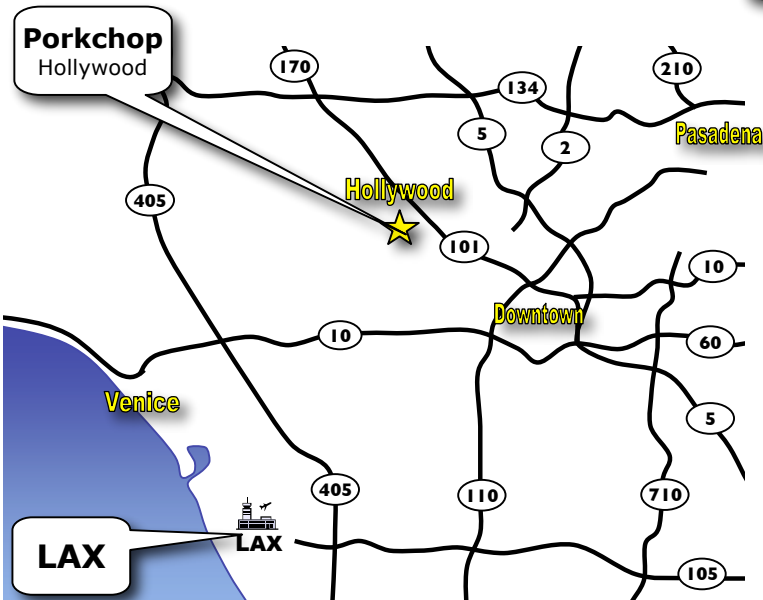

From THE WESTSIDE

1. **10 FWY EAST**
2. Exit **LA BREA AVE NORTH**
3. MERGE onto **LA BREA AVE** northbound
4. Travel North 4 Miles and TURN RIGHT onto **SANTA MONICA BLVD** eastbound
5. Travel East 8/10s of a Mile and TURN RIGHT onto **COLE AVE** southbound
6. Please follow Parking Instructions to the right

From THE VALLEY

1. **101 HOLLYWOOD FWY SOUTH**
2. Exit **VINE ST**
3. From the offramp TURN RIGHT onto **VINE ST** southbound
4. Travel south 1.1 Miles and TURN RIGHT onto **SANTA MONICA BLVD** westbound
5. Go 3 blocks and TURN LEFT onto **COLE AVE** southbound
6. Please follow Parking Instructions to the right

From DOWNTOWN

1. **101 HOLLYWOOD FWY NORTH**
2. Exit **SANTA MONICA BLVD**
3. From the offramp TURN LEFT onto **SANTA MONICA BLVD** westbound
4. Travel west 1.4 Miles and TURN LEFT onto **COLE AVE** southbound
5. Please follow Parking Instructions to the right

Parking at Porkchop

We have limited parking directly behind our building in our gated lot. Please ask if you are assigned a parking space. Additional parking is available in our satellite loft, 25 yards south on Cole. If parking isn't available at either of these lots, ample street parking can be found on Cole, Wilcox and Cahuenga.

Porkchop
PRODUCTION SERVICES, INC.

Porkchop Production Services, Inc.

6442 Santa Monica Blvd
Studio #202
Los Angeles 90038
Jewelry Bennett
323 791 7757
www.getporkchop.com